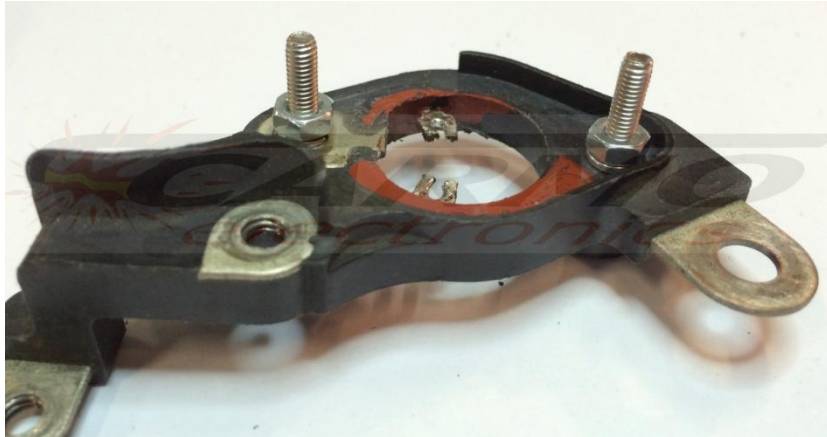

Improved CARRG251 Voltage regulator

Fitting instruction

Remove the defective regulator

Mount the CARRG251

Ready!
Team-Carmo